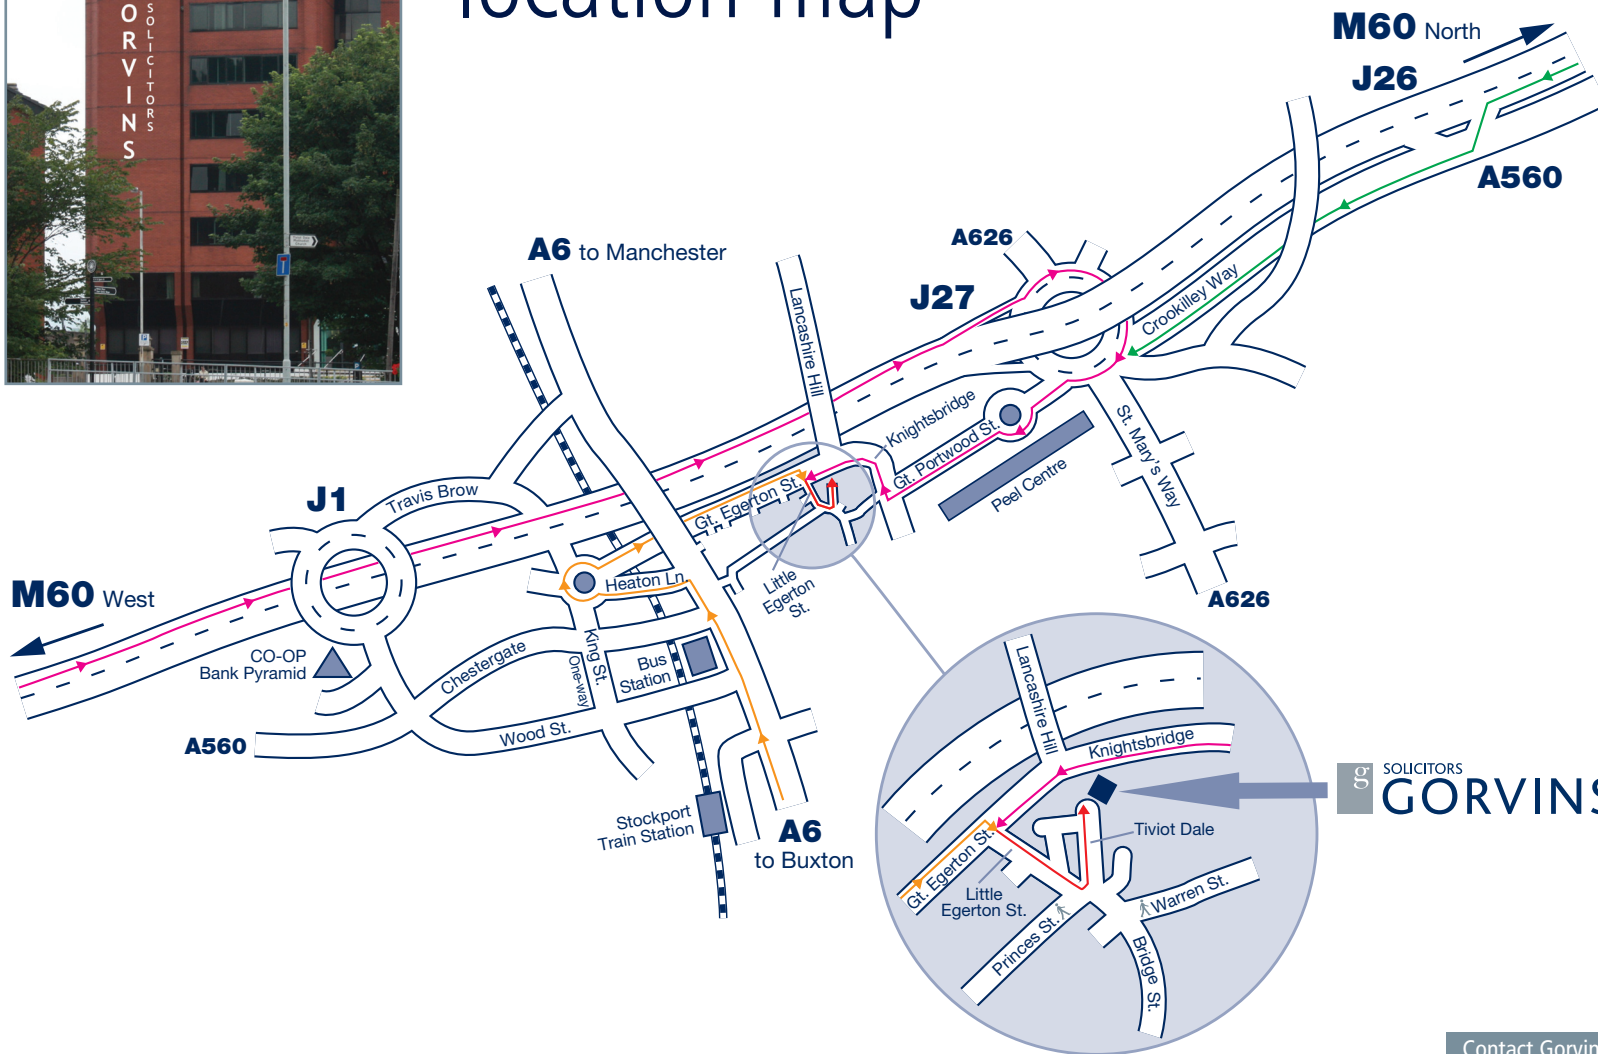

Stockport location map

▶ From J27 of the M60 motorway
Take the fifth exit, and *follow the signs for the Town Centre (Peel Centre on the left) and travel along Great Portwood Street to the traffic lights. Turn right onto Knightsbridge and follow to the next traffic lights. Carry straight on onto Great Egerton Street and take the first left into Little Egerton Street. Follow Little Egerton Street round to the left taking you into Tiviot Dale. Dale House is on the right hand side at the end of the close.

▶ From M60 North
Leave at Junction 25, and take the dual carriage slip road (Crookilley Way) down to the roundabout. Go straight on and follow directions from *above.

▶ From A6, Wellington Road
Go down Heaton Lane (opposite Debenhams) to the roundabout. Take the fourth exit onto Great Egerton Street. Take the fifth right onto Little Egerton Street (just before the traffic lights). Follow Little Egerton Street round to the left taking you into Tiviot Dale. Dale House is on the right hand side at the end of the close.