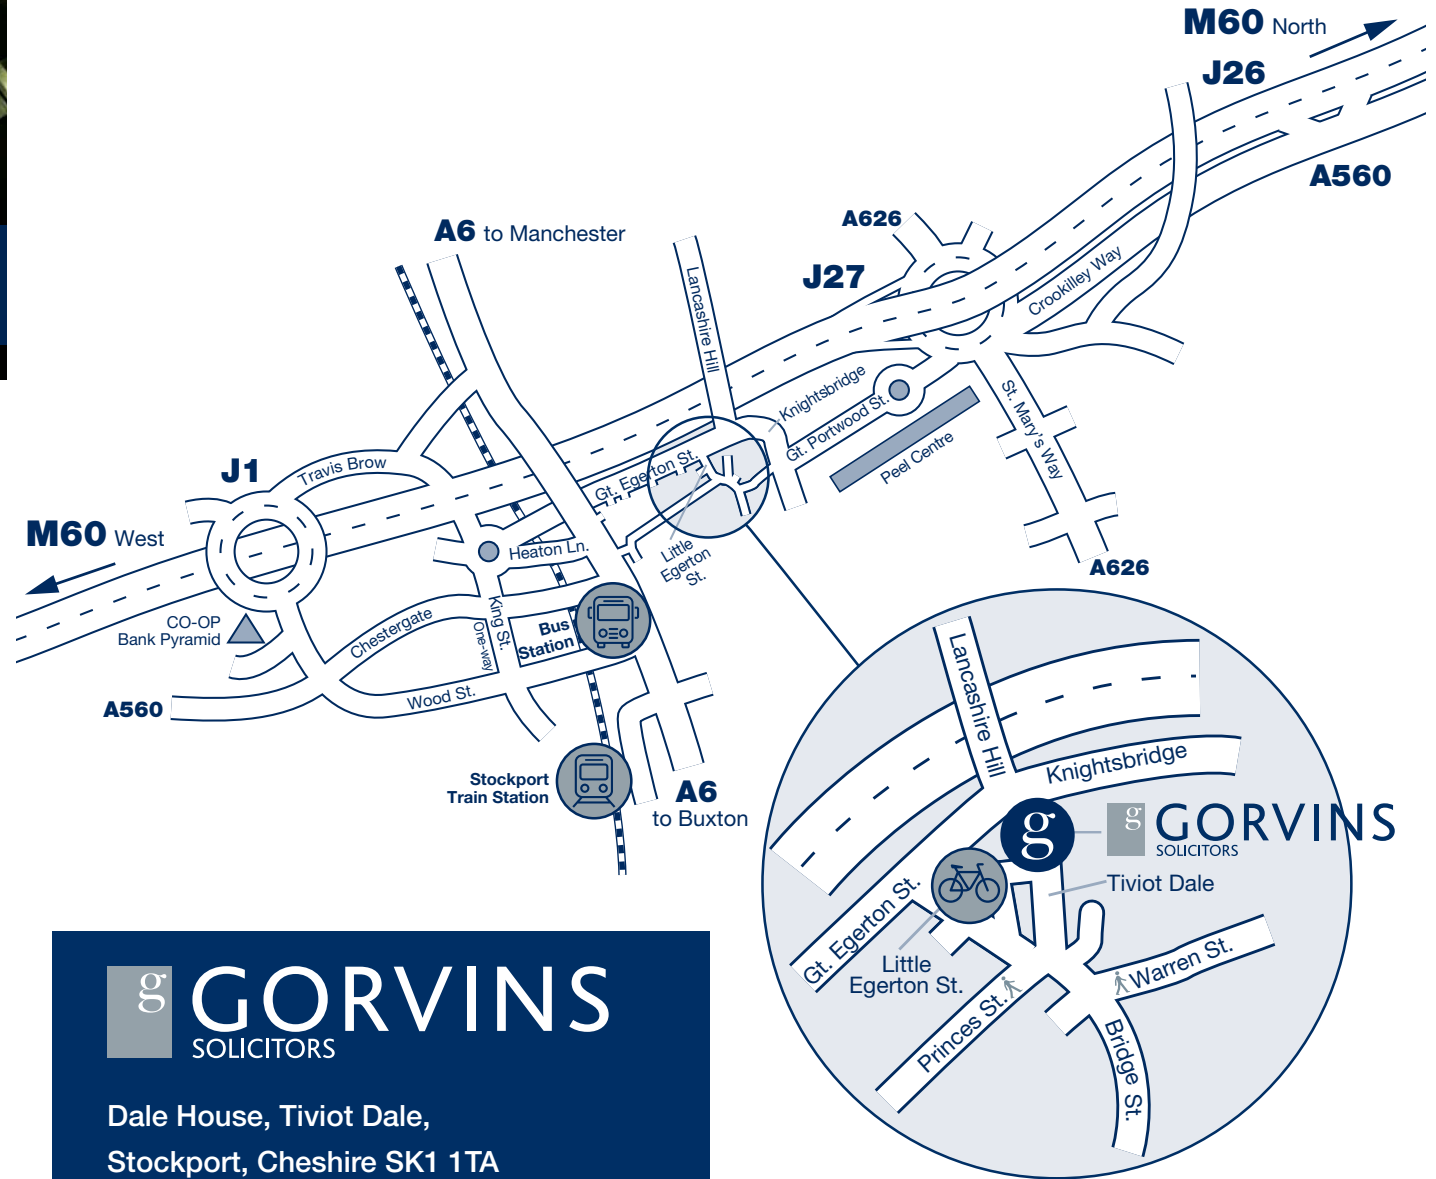

GORVINS
SOLICITORS

Dale House, Tiviot Dale,
Stockport, Cheshire SK1 1TA

☎ 0161 930 5151

✉ enquiries@gorvins.com

🌐 www.gorvins.com